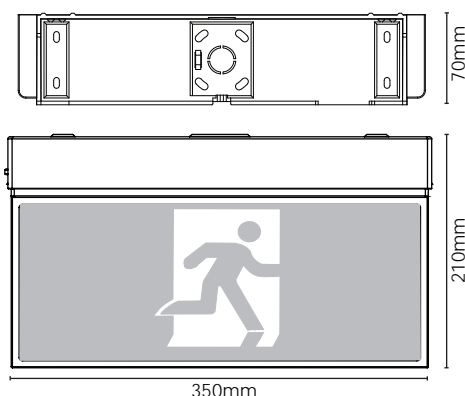

Technical Specifications

Item	Part Number	EXS-EDGE
	Description	LED One Box Solution Surface Mounted Edge-Lit Exit Light c/w <i>Synthium™</i> Battery
Input	Voltage & Frequency	230VAC ; 50Hz
	Installation	Large terminal block and 20mm ² cable entry
Output	Light Source	High performance LED bar, 100,000 hours
	Mode of Operation	Maintained
	Power Consumption	2W (standby)
	Emergency Duration	> 120 minutes
Controls	Charger	Intelligent 3-stage charger with <i>Synthium™</i> battery management system
	Protection	Overcharge, low voltage disconnect, overcurrent, short circuit
	Testing Facility	Manual test switch
	Indicators	Battery charger green LED
Physical	Diffuser	All variations of Running Man pictogram
	Construction	Flame-retardant polycarbonate
	Mounting	Surface mounted - wall, ceiling or side. Suspension kit or recessed kit available separately
	Dimensions L x W x H	350mm x 70mm x 210mm
	IP Rating	IP20
	Weight	1.5kg
Environment	Operating Temperature	1° to 40°C
	Relative Humidity	0 to 95%
Compliance	Standards	RCM / EMC, AS/NZS 2293, AS/NZS 60598.1
	AS/NZS 2293 Classification	C0 D6.3 C90 D3.2
Accessories	STAR™ Self-Test and Reporting	P/N: EXS-EDGE/ST
	DALI-compatible	P/N: EXS-EDGE/DL
	SYNECTIX™ RF Wireless	P/N: EXS-EDGE/RF
	Replacement Battery	P/N: BAT-BLADE: <i>Synthium™</i> LiFePO ₄

NOTE: Product specifications subject to change without prior notice due to ongoing product improvement policy and changes to industry standards.

Dimensions

AS/NZS 2293.1:2018 Spacing Table

This product performs the dual role as an 24m Exit Sign and an Emergency luminaire with the following NATA-accredited emergency classifications: